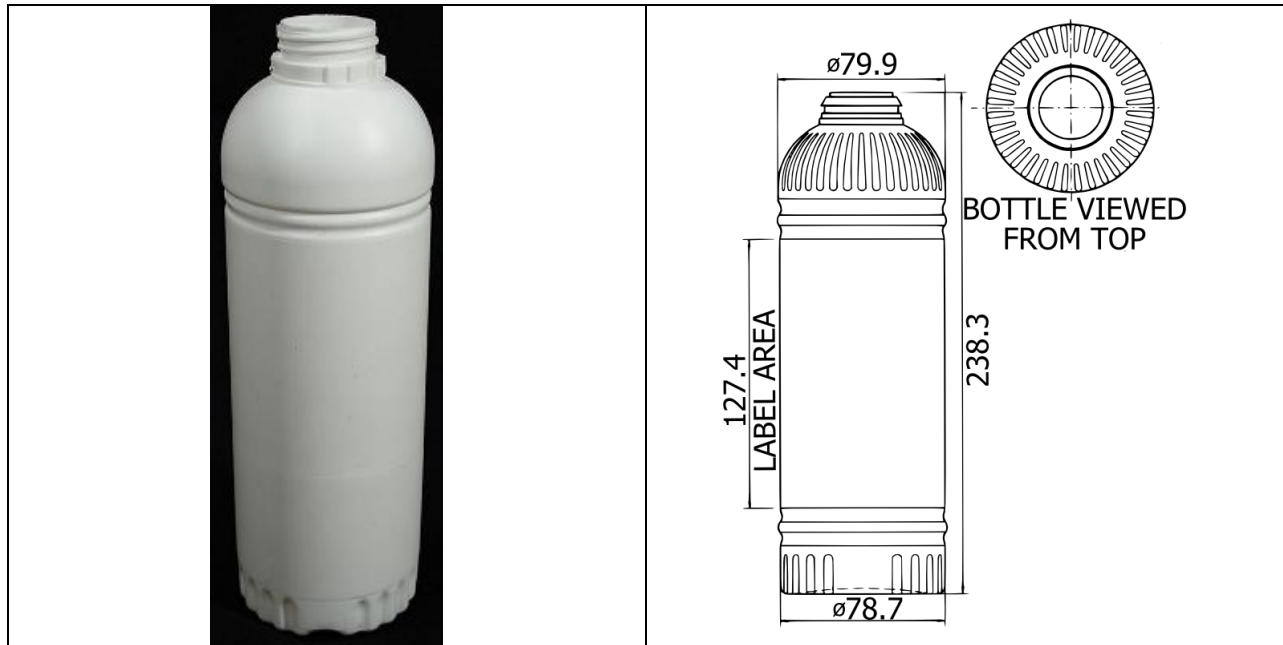

**PRODUCT SPECIFICATION**  
**1ℓ ROUND BOTTLE**

<b>Product Code</b>	A100RN
<b>Material</b>	High Density Polyethylene
<b>Method of Construction</b>	Blow Moulded
<b>Weight</b>	55g
<b>Colour Availability</b>	Natural, White, Black
<b>Normal Capacity</b>	1 Litre
<b>Bottles per sleeve</b>	100
<b>Width</b>	80mm
<b>Height</b>	245mm
<b>Label Area Height</b>	155mm
<b>Internal Neck Diameter</b>	32.5mm
<b>Closure Size</b>	38mm Ratchet Cap
<b>Neck Height</b>	20.5mm
<b>Neck Thread Number of Starts</b>	1