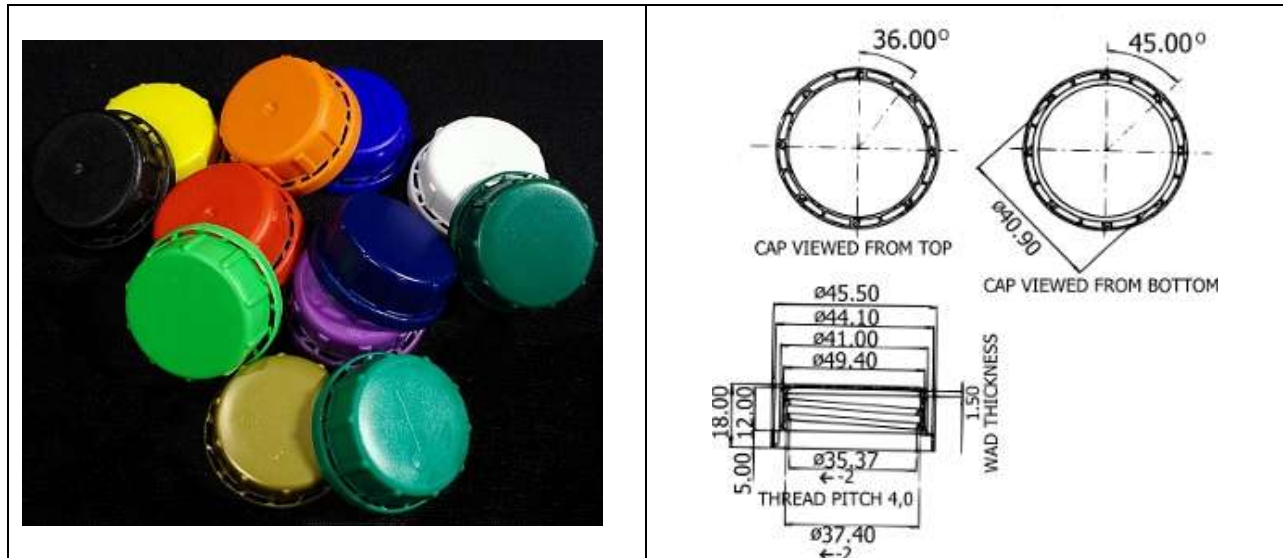

PRODUCT SPECIFICATION
38mm Ratchet Cap

Product Code	B5B
Material	High Density Polyethylene
Method of Construction	Injection Moulded
Weight	5g
Colour Availability	Black, Navy, Blue, Dark & Light Green, Lime Green, Orange, Purple, Red, White, Yellow
Caps per Bag	100
Type of Wad	EXPE