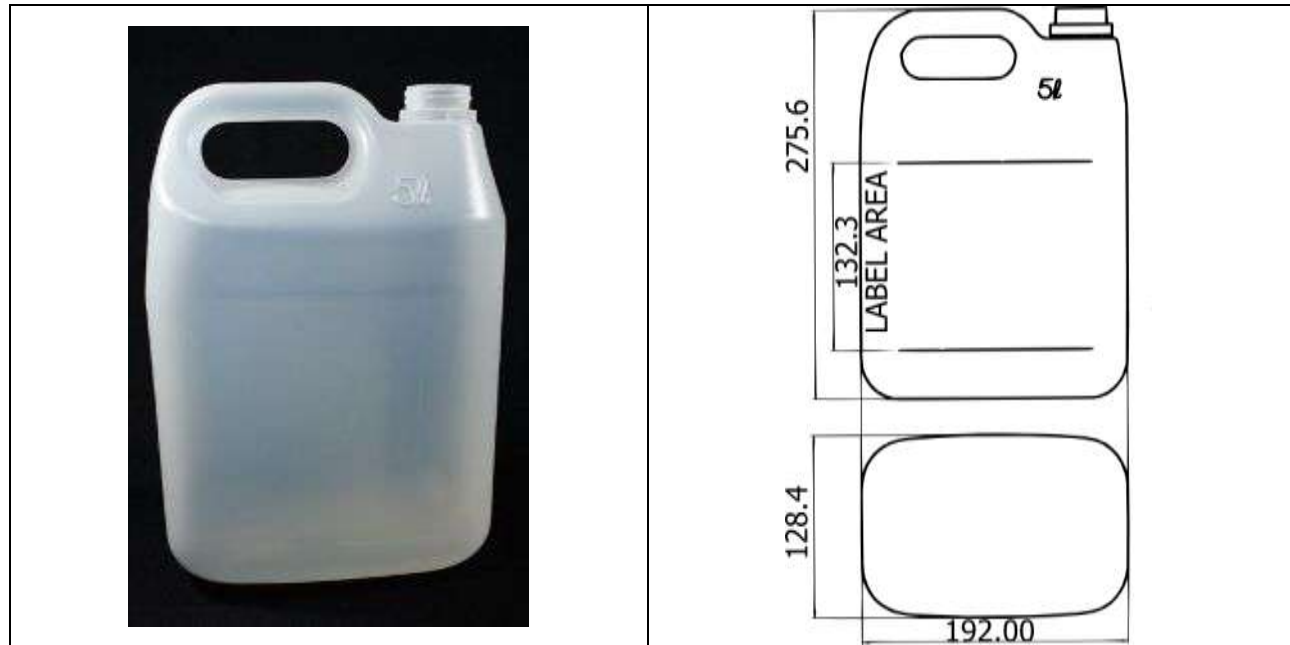

**PRODUCT SPECIFICATION**  
**5ℓ A100g BOTTLE**

<b>Product Code</b>	A510N
<b>Material</b>	High Density Polyethylene
<b>Method of Construction</b>	Blow Moulded
<b>Weight</b>	100g (2% tolerance)
<b>Colour Availability</b>	Natural
<b>Normal Capacity</b>	5 Litre
<b>Bottles per sleeve</b>	24
<b>Length</b>	192mm
<b>Width</b>	128mm
<b>Height</b>	276mm
<b>Label Area Height</b>	132.2mm
<b>Closure Size</b>	38mm Ratchet Cap
<b>Internal Neck Diameter</b>	32.5mm
<b>Neck Height</b>	11.4mm
<b>Neck Thread Number of Starts</b>	1
<b>Vertical Top Load</b>	