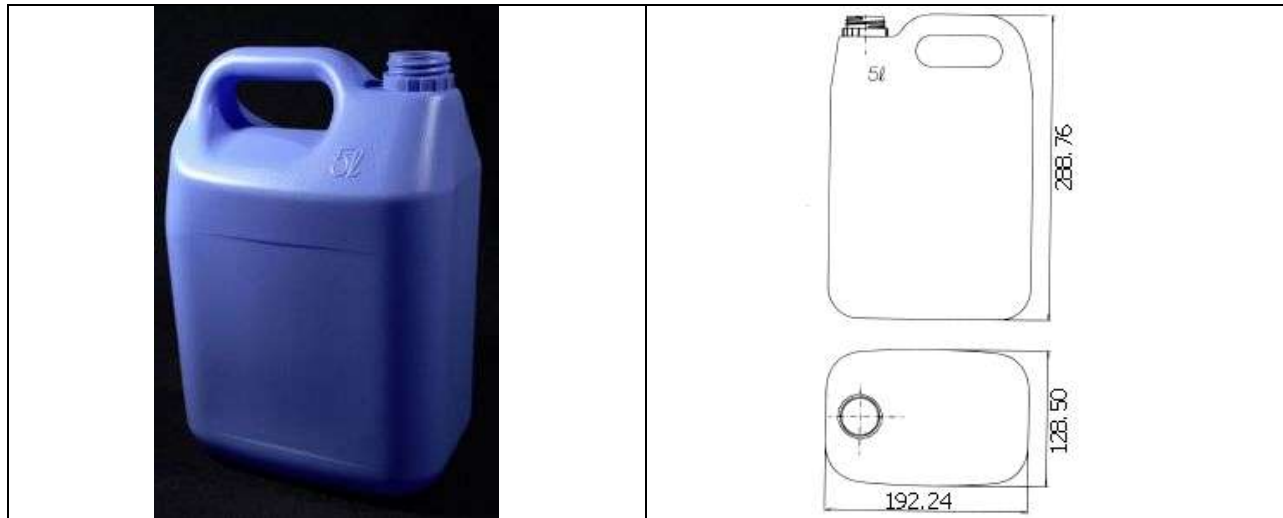

PRODUCT SPECIFICATION
5ℓ DD140g BOTTLE

Product Code	DD514N
Material	High Density Polyethylene
Method of Construction	Blow Moulded
Weight	140g (2% tolerance)
Colour Availability	Natural, White, Black, Blue, Red
Normal Capacity	5 Litre
Bottles per sleeve	24
Length	191mm
Width	128mm
Height	277mm
Label Area Height	138.6mm
Closure Size	38mm Ratchet Cap
Internal Neck Diameter	32.5mm
Neck Height	11.4mm
Neck Thread Number of Starts	1
Stack Ability	1 on 1